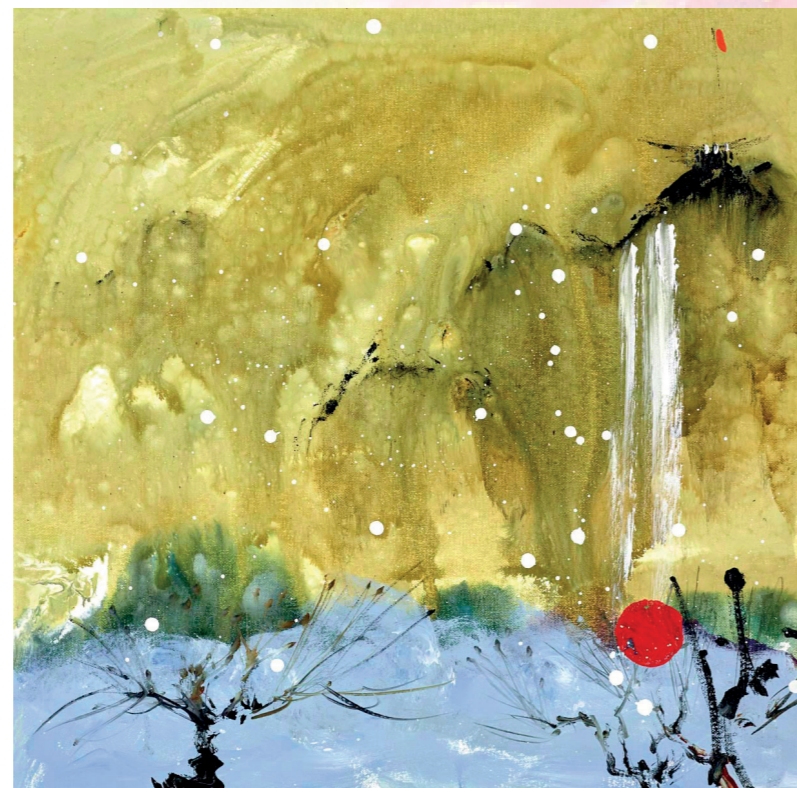

Wild Mountain Thyme II

Glazed Original Painting
20 X 20"
£3,450

Entrancing **abstract pieces** painted with uninhibited vigour and freedom of style in a **glorious array of luminous colours...**