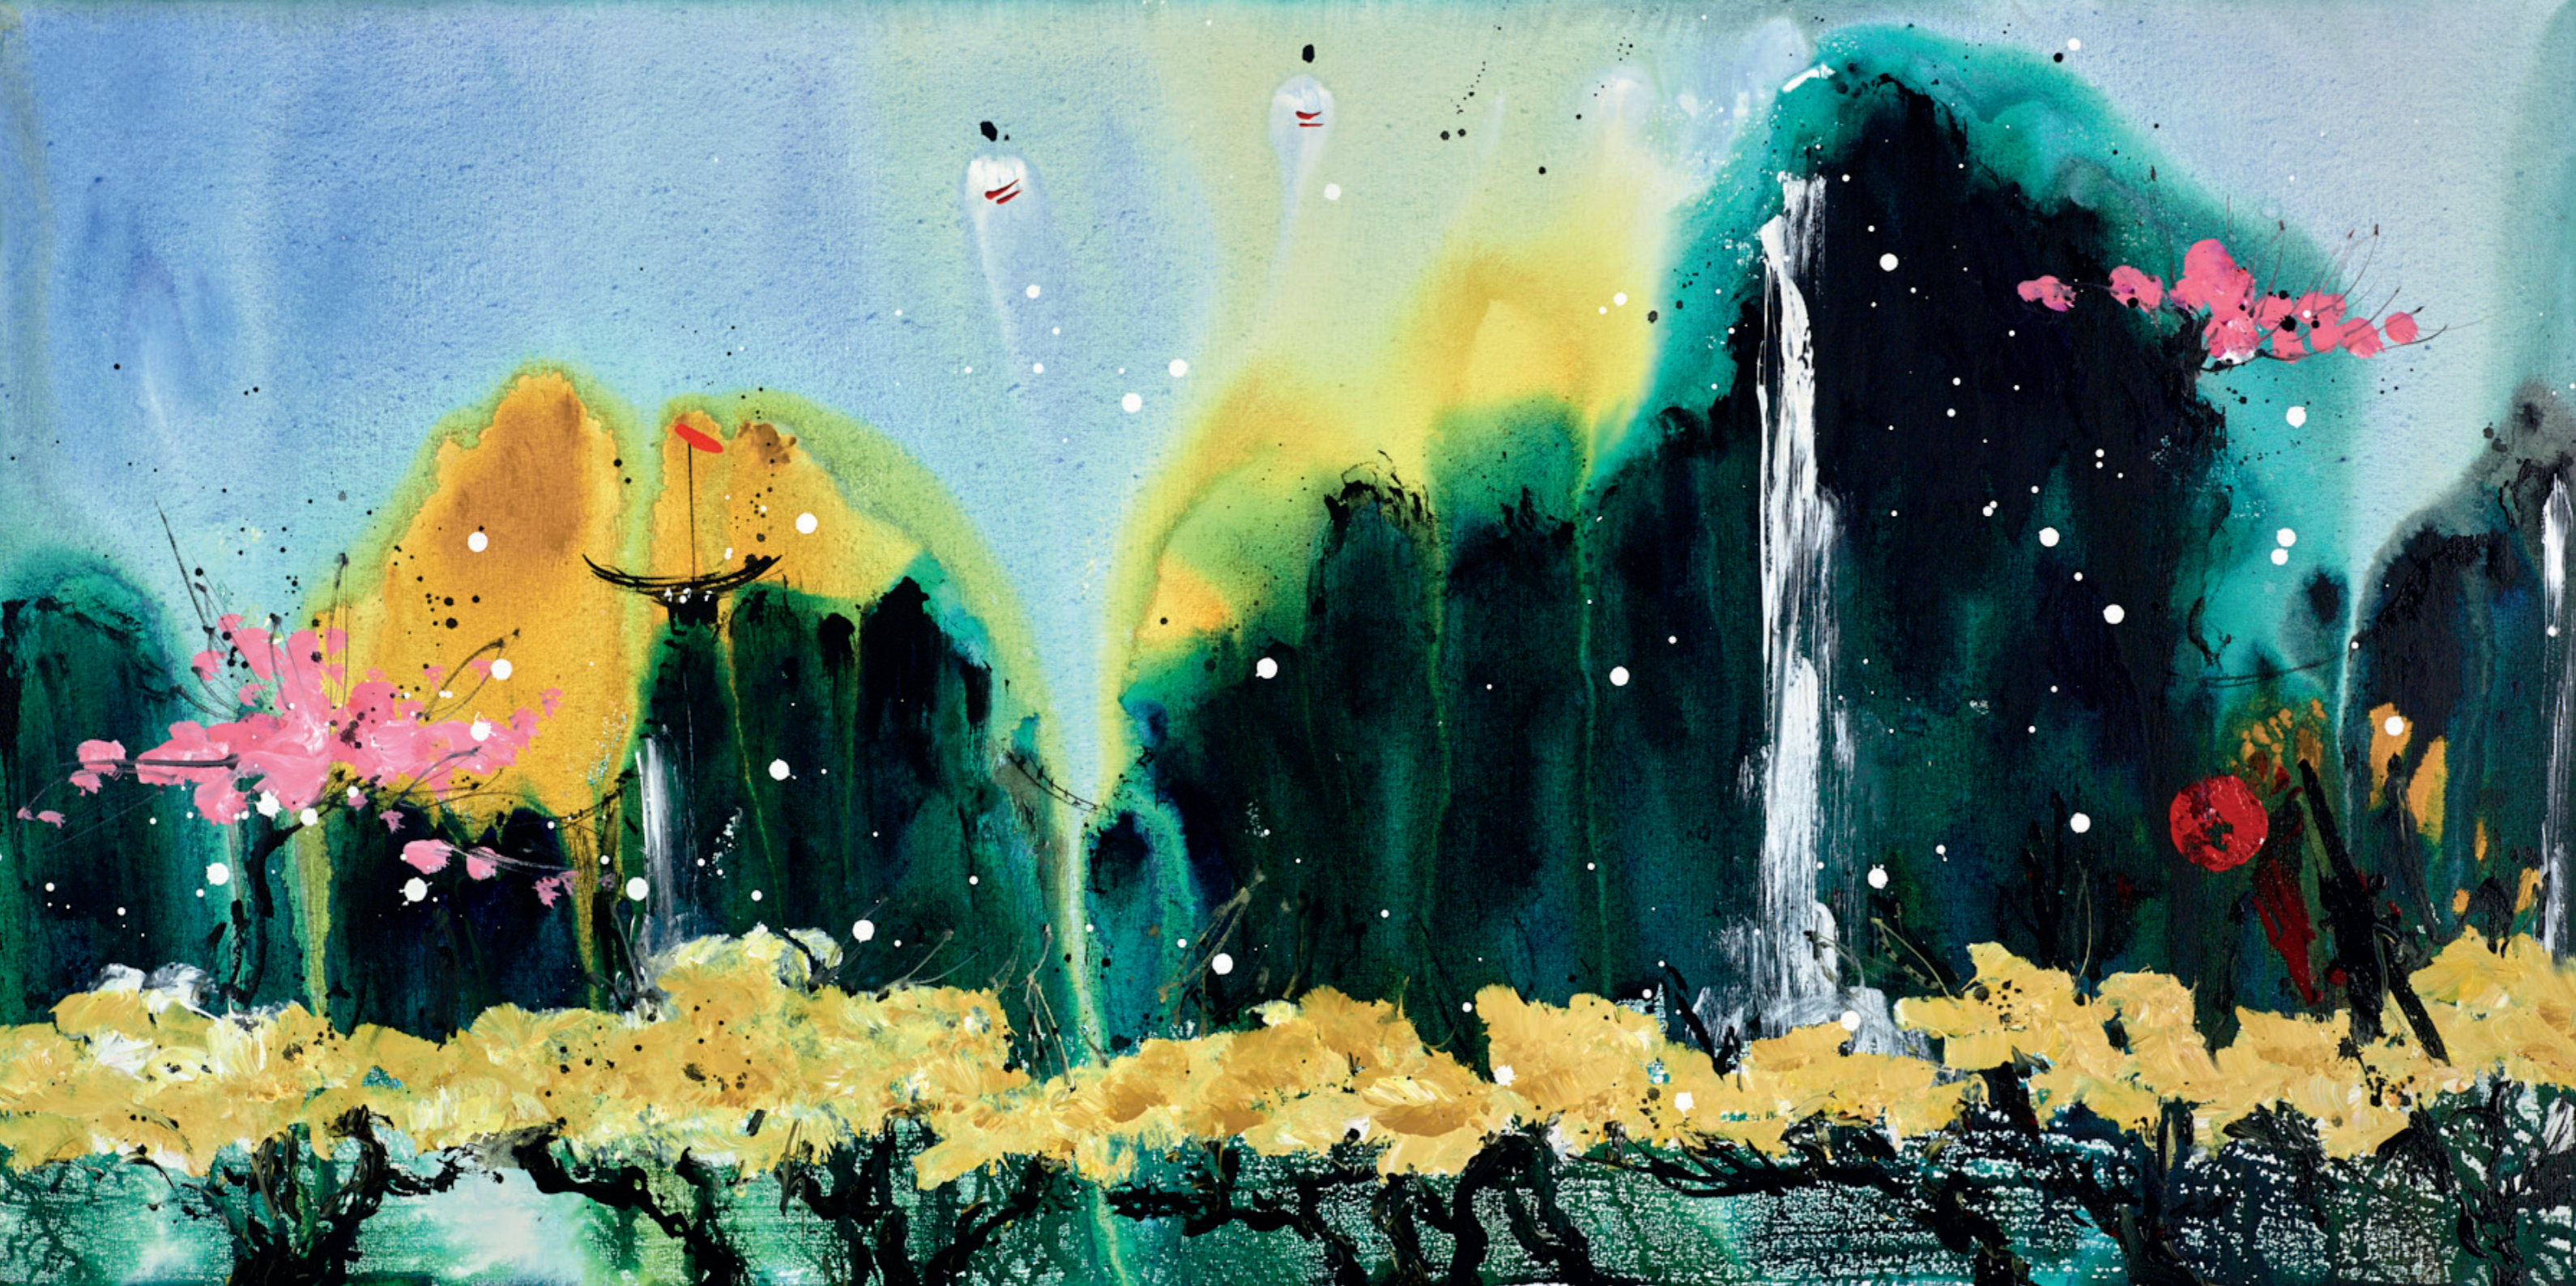

An inspirational new exhibition which  
speaks to us of life and love, beauty  
and contemplation in Danielle's unique  
language of colour, symbol and light.

**Interlude of  
Remembering**

Glazed Original Painting  
30 X 60"  
£7,850

**Posy of Love**

Glazed Original Painting  
10 X 48"  
£3,950

Danielle describes these works as abstractions in a **Miksang style**. A Tibetan word translated as **'the good eye'**, Miksang is a way of looking deeply into abstraction to see what we can find there. It encourages us to observe without reference to what our conscious mind tells us to expect, so without preconceptions and prejudice, leading us to a more enlightened encounter with the world.

**Chasing a  
Heartsong**

Glazed Original Painting  
40 X 40"  
£7,450

**The Door is Open**

Glazed Original Painting  
48 X 24"  
£5,750

**More Than You'll  
Ever Know**

Glazed Original Painting  
36 X 72"  
£9,250

Glazed Original Painting  
20 X 20"  
£3,450

Danielle's light and airy canvases portray each **lustrous bloom** in a stunning palette from across the spectrum. But despite the vibrant colours and impressionistic style there is never a sense of crowding; her alluring images introduce an almost tangible sense of **tranquillity** into any setting.