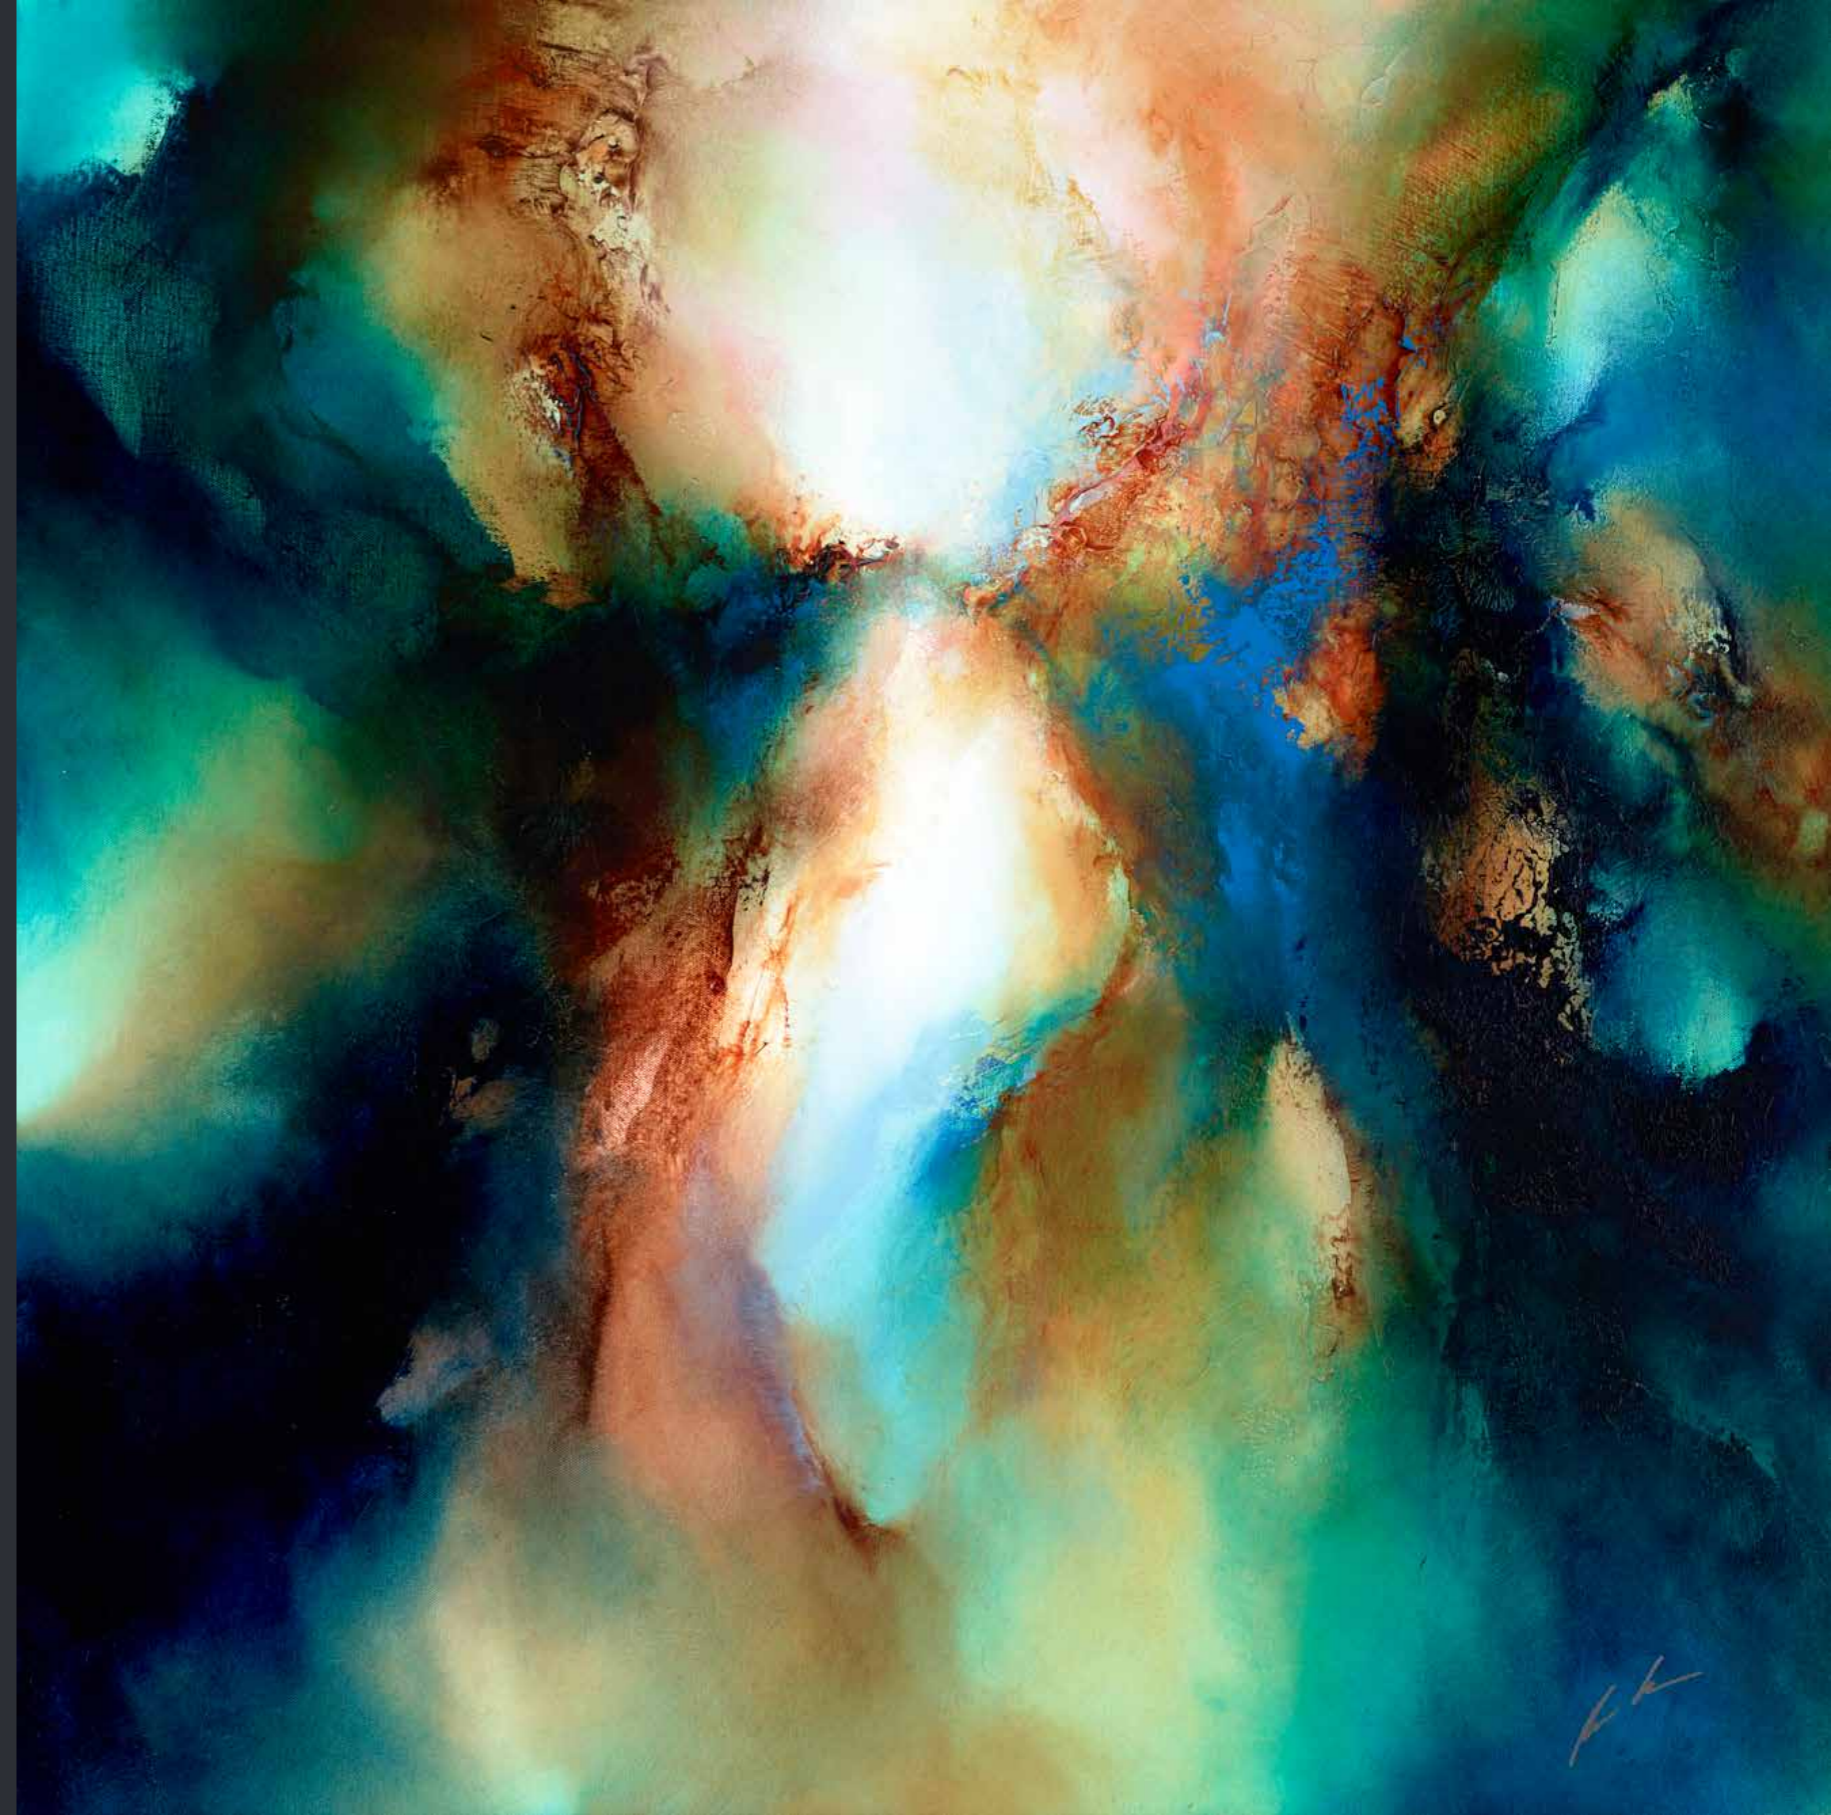

An abstract painting featuring a rich palette of colors. The upper portion is dominated by warm, textured brushstrokes in shades of ochre, terracotta, and light blue. The lower portion transitions into deep, dark blues and blacks, with some green and red accents. The overall effect is one of dynamic energy and depth.

S I M O N K E N N Y

N E W R E L E A S E

THE LIGHT FANTASTIC

The Light Fantastic is a stunning example of Simon's dramatic yet approachable style. Through their extraordinary beauty and radiance, these dazzling abstracts take us on deeply personal journey into another world.

THE
LIGHT
FANTASTIC
I, II & III

Glazed Box Canvas
Limited Edition of 195
16" x 32"
£625 each

ORIGINAL
PAINTINGS

TURN
OF THE
TIDES

Glazed Original on Box Canvas
36" x 36"

SUMMER
FAREWELL

Original on Box Canvas
30" x 48"

WITHOUT REST

Original on Box Canvas

72" x 24"

DARL
SHALL
RETURN

Glazed Original on Box Canvas
30" x 30"

FIRST CAME LIGHT

Original on Box Canvas
60" x 36"

CONVERGE