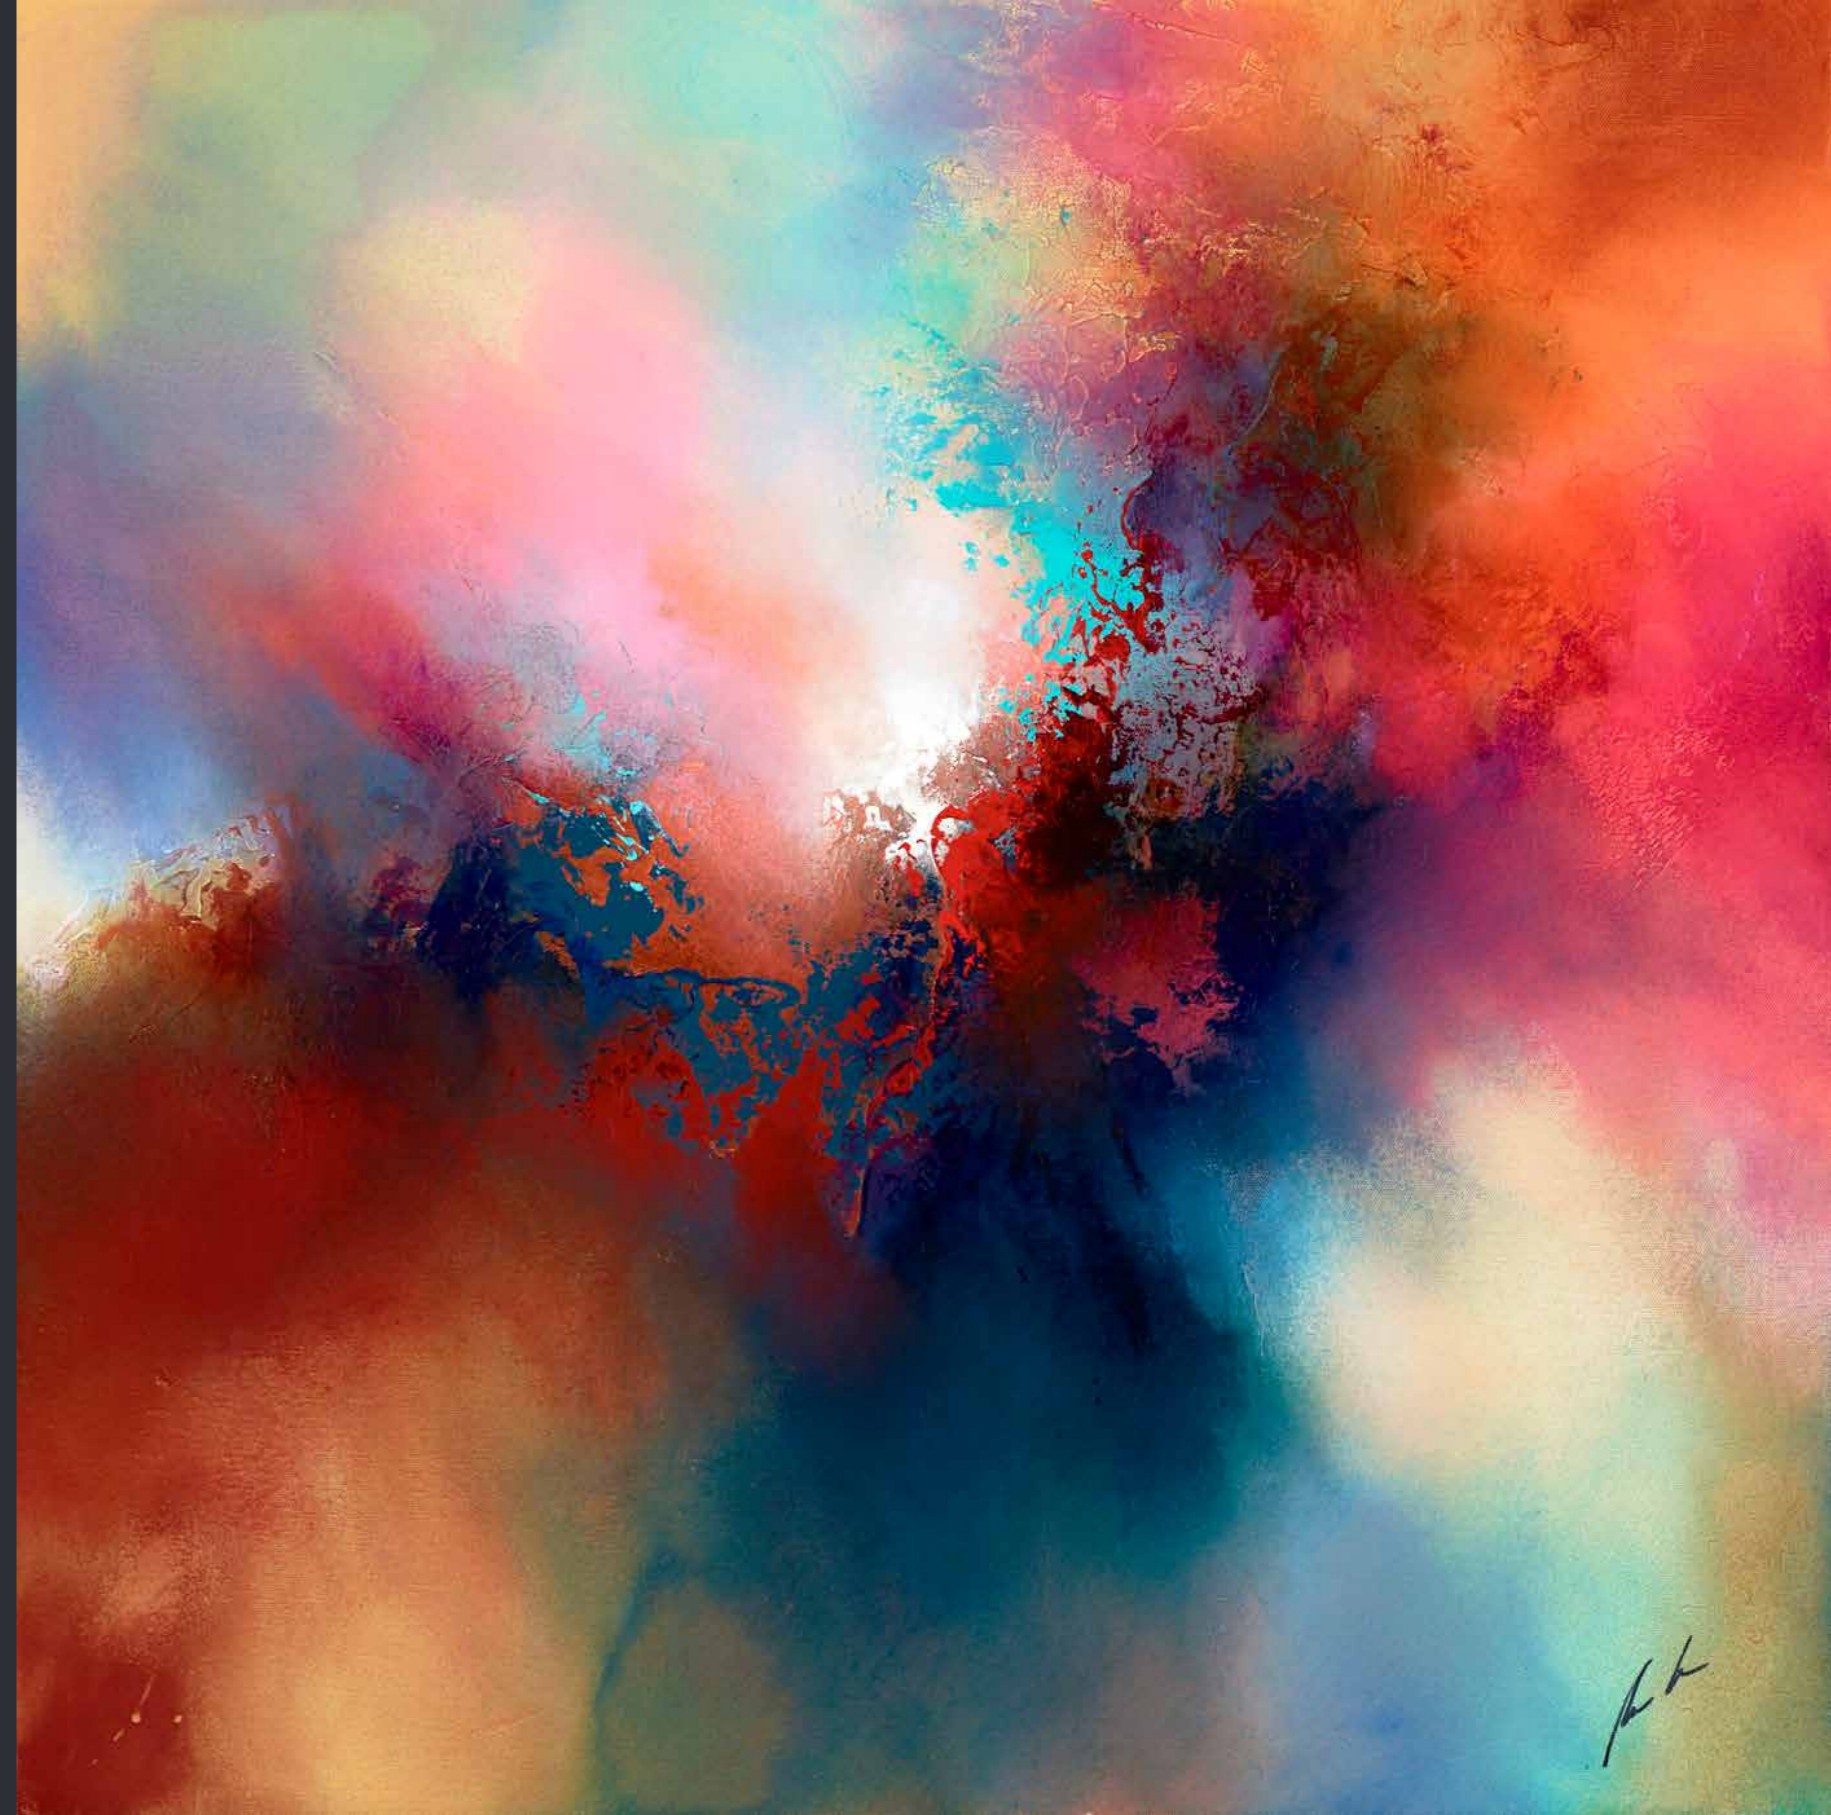

An abstract painting featuring a rich palette of colors. The upper portion is dominated by warm, textured brushstrokes in shades of ochre, terracotta, and light blue. The lower portion transitions into deep, dark blues and blacks, with some green and red accents. The overall effect is one of dynamic energy and depth.

S I M O N K E N N Y

N E W R E L E A S E

THE LIGHT FANTASTIC

The Light Fantastic is a stunning example of Simon's dramatic yet approachable style. Through their extraordinary beauty and radiance, these dazzling abstracts take us on deeply personal journey into another world.

THE
LIGHT
FANTASTIC
I, II & III

Glazed Box Canvas
Limited Edition of 195
16" x 32"
£625 each

ORIGINAL
PAINTINGS

TURN
OF THE
TIDES

Glazed Original on Box Canvas
36" x 36"

SUMMER
FAREWELL

Original on Box Canvas
30" x 48"

WITHOUT REST

Original on Box Canvas

72" x 24"

DARL
SHALL
RETURN

Glazed Original on Box Canvas
30" x 30"

FIRST CAME LIGHT

Original on Box Canvas
60" x 36"

CONVERGE